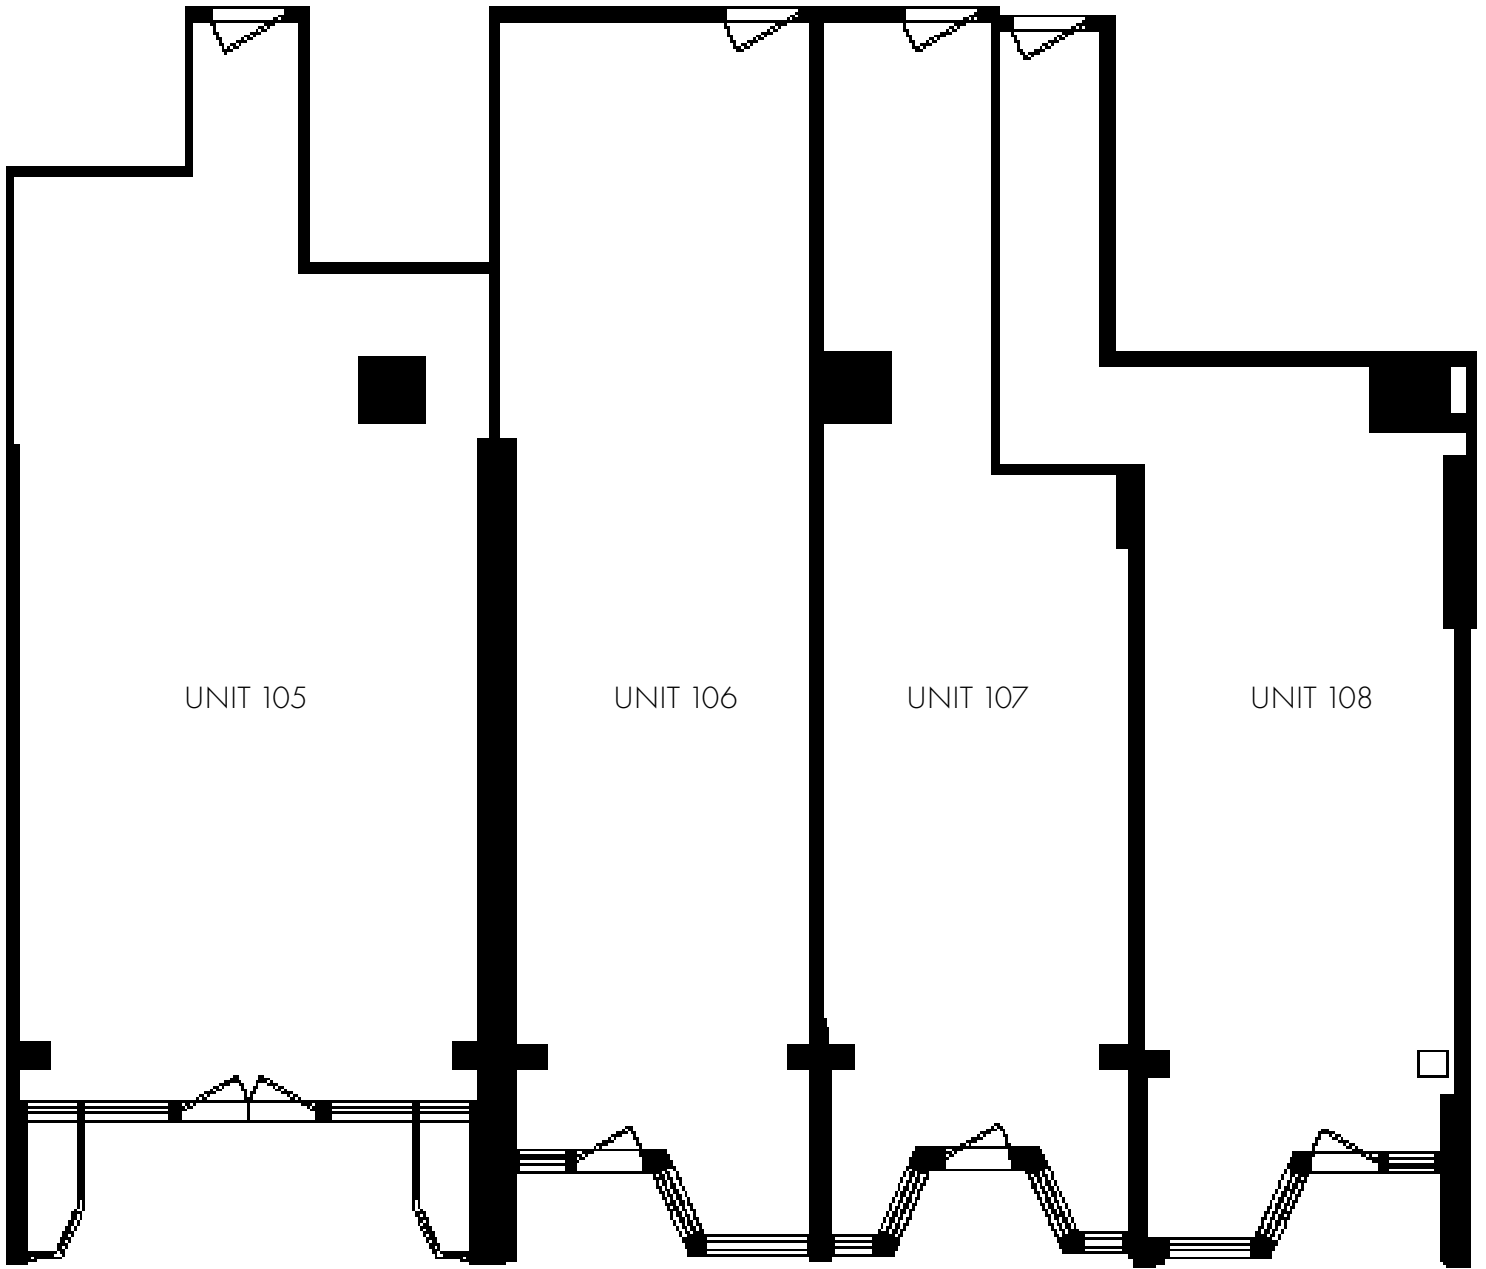

2,762 SQFT

All units are sold in concrete shell condition. All furniture and images are artist concepts. Specification terms and conditions are subject to change without notice and all options are for space planning and discussion purposes.