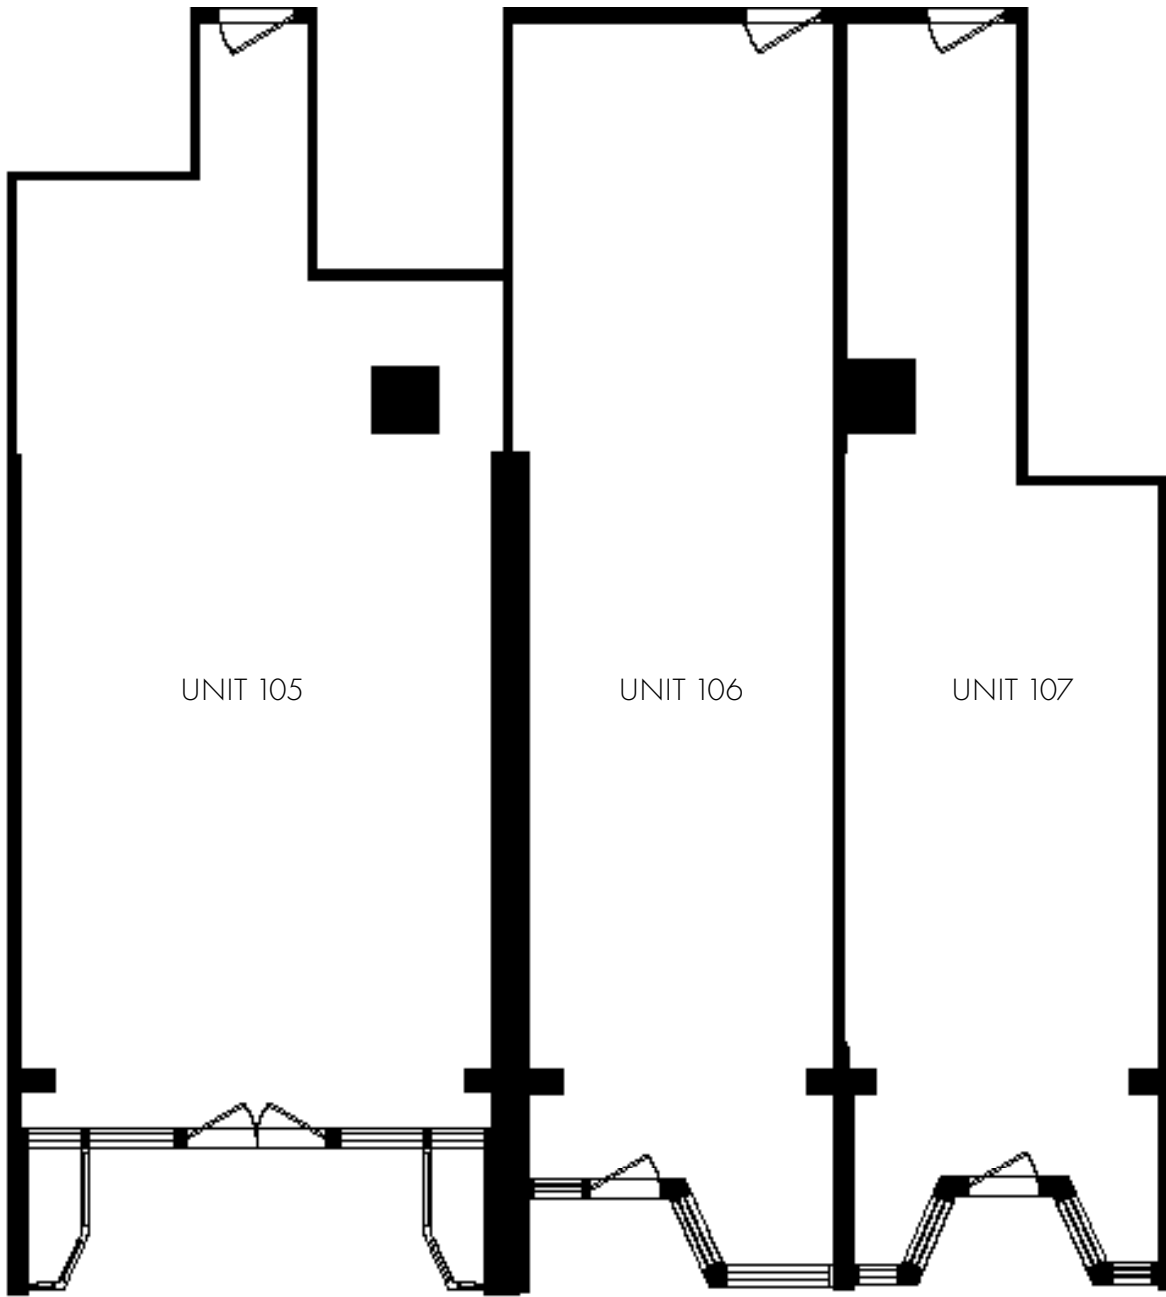

UNIT 105

UNIT 106

UNIT 107

2,153 SQFT

YORKVILLE AVE.

All units are sold in concrete shell condition. All furniture and images are artist concepts. Specification terms and conditions are subject to change without notice and all options are for space planning and discussion purposes.