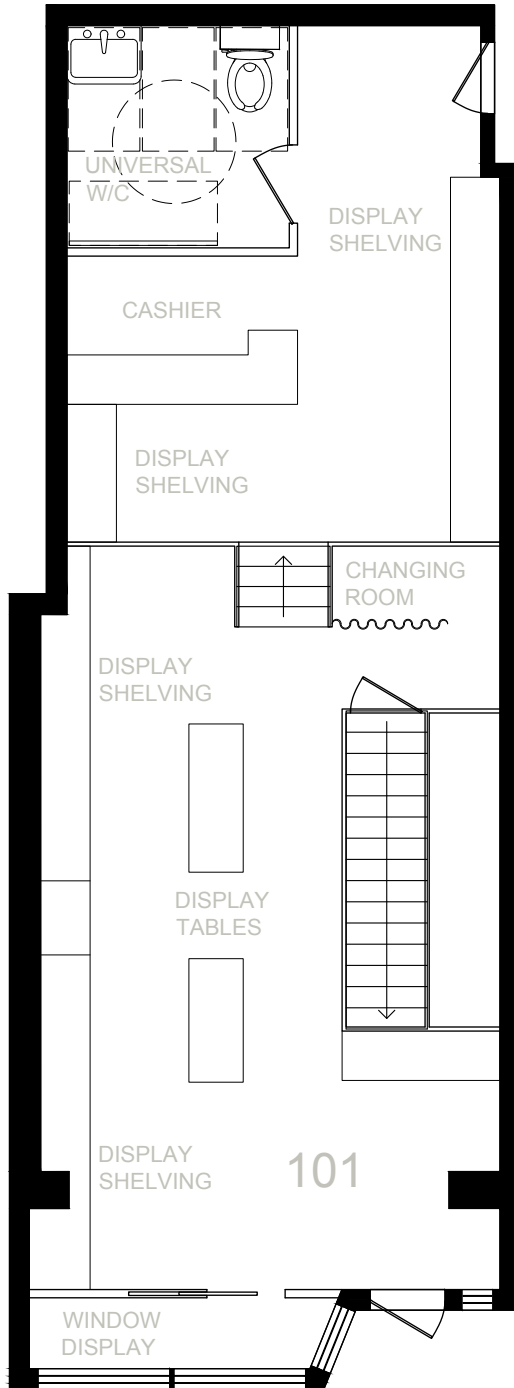

1,104 SQFT

All units are sold in concrete shell condition. All furniture and images are artist concepts. Specification terms and conditions are subject to change without notice and all options are for space planning and discussion purposes.